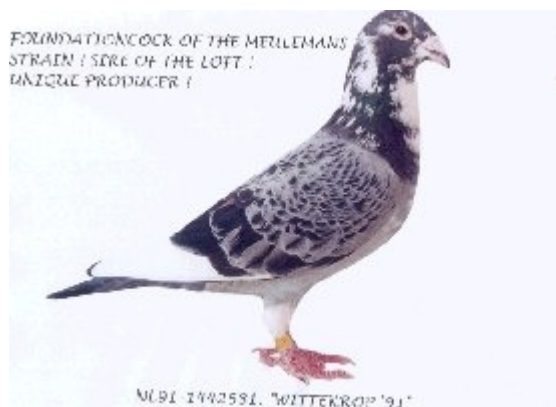

FOUNDATION PAIR NO. 2. THE NEW GOLDEN PAIR !!

FOUNDATION PAIR NO. 2

NL91-1442581. "WITTEKROP '91".