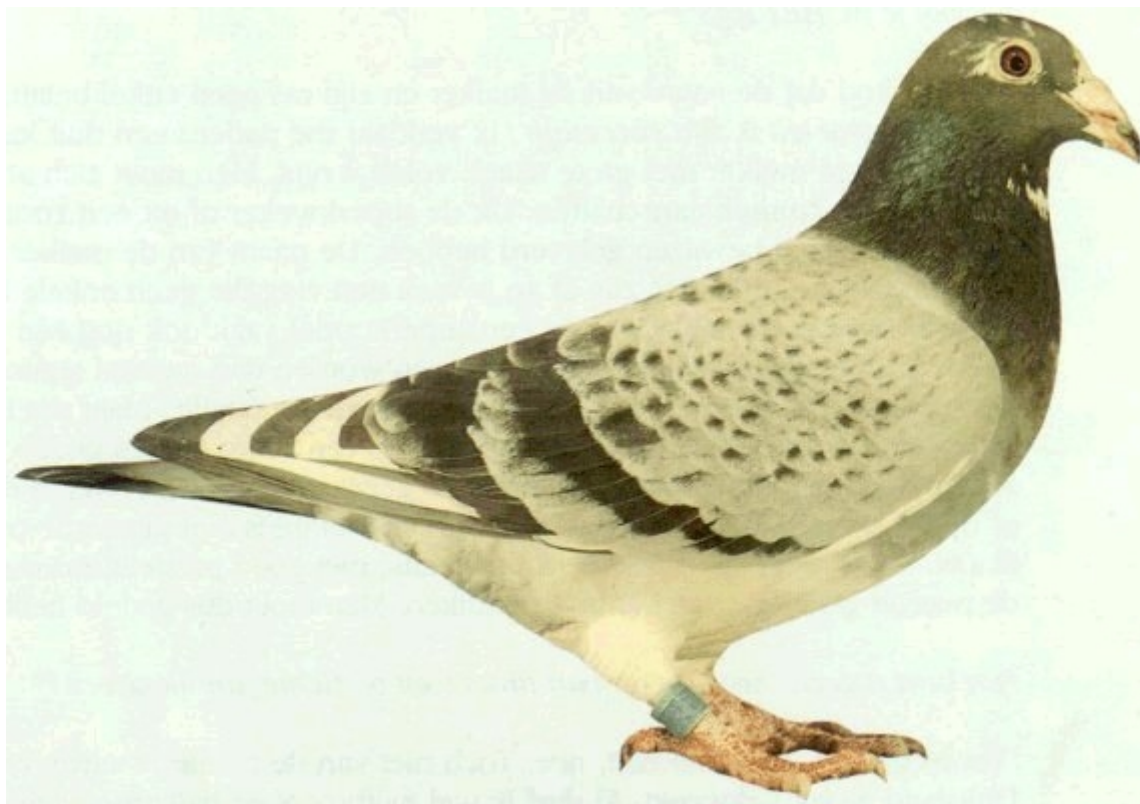

B75-6758680. "GOUDEN WITNEUS" OR "GENOPTE WITPEN"

This fantastic producer, the direct son of the "GOLDEN PAIR" came through Gerhard Schleppehorst to Herman Beverdam, where he became the no. 1 producer of the Meulemans family, before he was sold on into the USA ! All his children were fantastic producers and founded lofts world wide ! In the new generation Meulemans producers you will find this exceptional producer in many pedigrees of todays foundation stock ! The HERMAN BEVERDAM MEULEMANS are known for their unique class ! They are as they were in 1976 of incredible class and they prove it every season again !