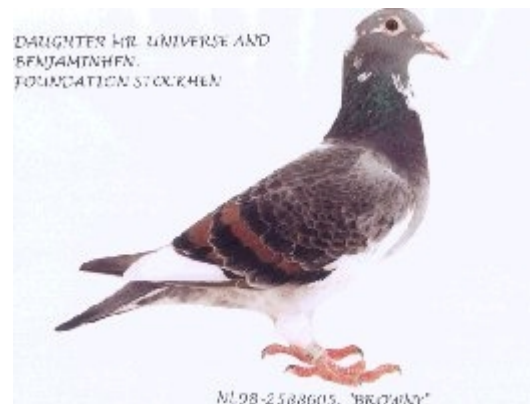

PAIR NO. 22

NL97-2433381. "WITTEKROP JR."

B91-6231567. "BENJAMIN '91".

PAIR NO. 22, Sire **NL97-2433381, "WITTEKROP JR."**, son of the foundation pair "WITTEKROP '91" and "MISS USA"! This outstanding cock is in 2001 paired to **B91-6231567, "BENJAMIN '91"**, daughter of B79-6752570, "BENJAMIN", LAST SON GOLDEN PAIR and foundation cock for Karel Meulemans, when paired to B90-6310343, daughter of B88-6259245, "SON KADET" and B89-6158644, also inbred to the GOLDEN PAIR ! See full pedigree when clicking on ringnumber in blue.

PAIR NO. 23

NL97-2607133. "SUPERKADET 133"

NL94-2412307. "BARBARELLA".

PAIR NO. 23, Sire **NL97-2607133, "SUPERKADET 133"**, son of NL90-1790062, "PRINS KADET", foundation cock from son "KADET" and daughter "PRINS", sire of many exceptional producers world-wide, sire of foundation cock "WITTEKROP '91"! Dam is B91-6231567, "BENJAMIN '91", daughter "BENJAMIN", see pair 22 ! "SUPERKADET 133" is in 2001 paired to **NL94-2412307, "BARBARELLA"**, daughter of foundation pair "WITTEKROP '91" and "MISS USA"! "BARBARELLA" PROBABLY THE BEST HEN FROM THIS SUPERPAIR !

PAIR NO. 24

NL98-2588240. **"WITTEKROP 240"**

NL98-2588605. **"BROWNY"**

PAIR NO. 24 Sire **NL98-2588240, "WITTEKROP 240."**, son of the foundation pair "WITTEKROP '91" and "MISS USA"! This outstanding cock is in 2001 paired to **NL98-2588605, "BROWNY"**, daughter of NL92-2244932, "Mr. UNIVERSE", son of the foundation pair "WITTEKROP '91" and "MISS USA", when paired to B91-6231567, daughter of B79-6752570, "BENJAMIN", LAST SON GOLDEN PAIR and foundation cock for Karel Meulemans, when paired to B90-6310343, daughter of B88-6259245, "SON KADET" and B89-6158644, also inbred to the GOLDEN PAIR ! Full pedigree when clicking on ringnumber under picture !